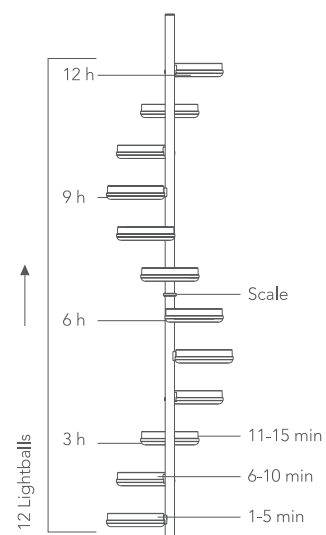

SWIRL CLOCK

TYPE

Floor clock

COLORS AND FINISHES

 Gold and silver

DIMENSIONS

W 30 * L 30 * H 170 cm

MATERIALS

Stainless steel, aluminium, glass, PC

PACKAGING

W 37 * L 46 * H 100 cm/ 11kg

TECHNICAL SPECIFICATIONS

Weight	7kg
Manufacture	Taiwan
Rated Wattage	MAX 28W AVG 14W
Rated Voltage	24V
Product Input Voltage	100V~ 240V
Operating Temperature	-10°C~ 50°C
Color Temperature	3000K, 6500K

TIME DISPLAY

Hour: cold light

Minute: Warm light

WARRANTY

SWIRL CLOCK is backed by a 2-year warranty from the date of purchase.